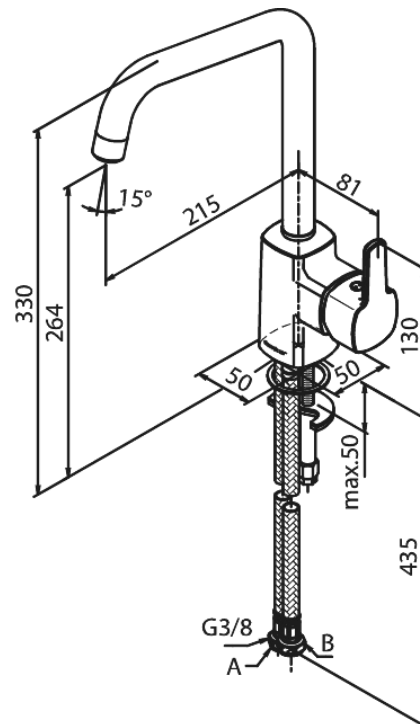

FM Mattsson Mora Group Denmark
Hvidkærvej 48, 5250 Odense SV, DK-56416218

+45 88 33 00 34 damixa-international@fmm-mora.com

Mere information på damixa.com

damixa